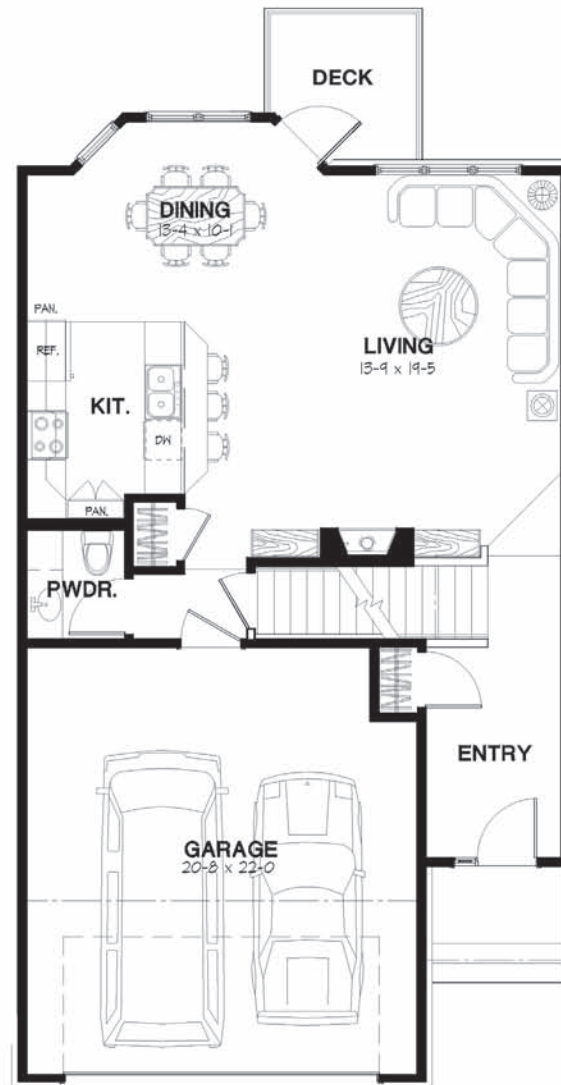

Two-Story Townhome
Sample Floorplan • 1,895 SF plus basement

Basement Floorplan

Lower Floorplan

Upper Floorplan