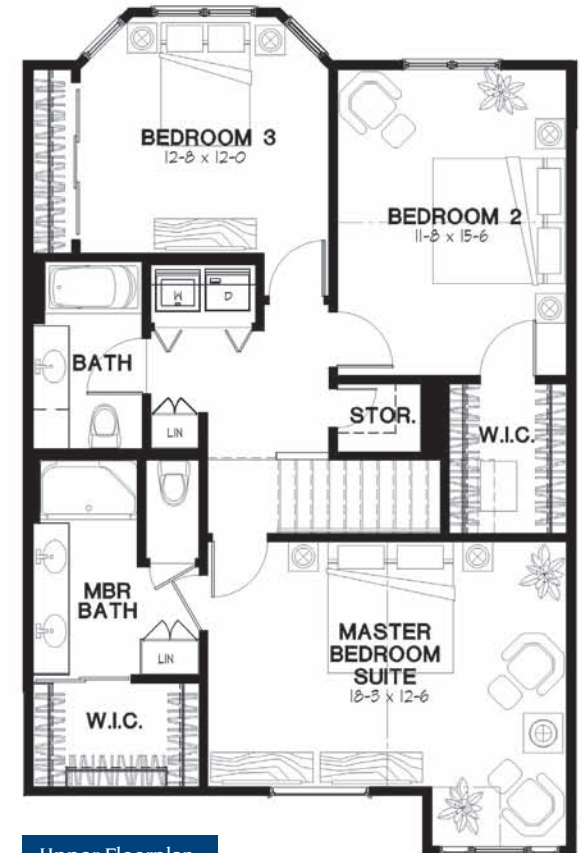

Two-Story Townhome
Sample Floorplan • 1,895 SF plus basement

Basement Floorplan

Lower Floorplan

Upper Floorplan