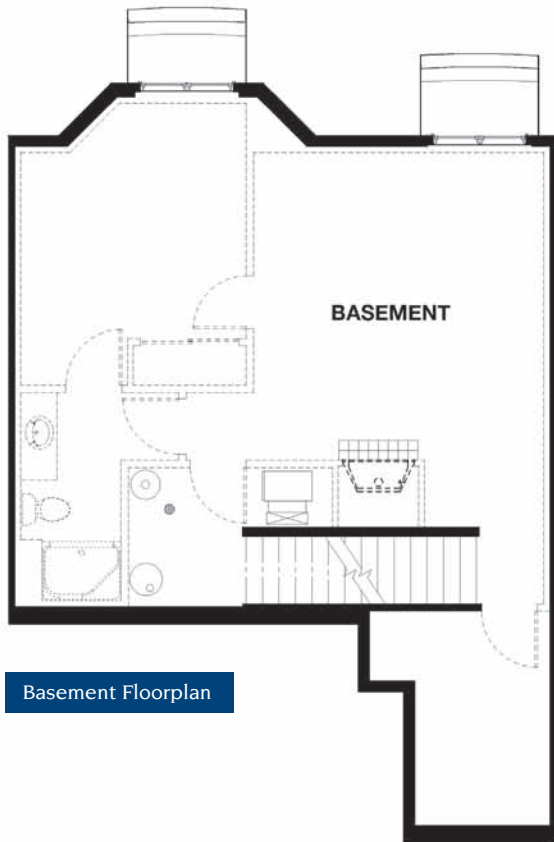

Two-Story Townhome
Sample Floorplan • 1,895 SF plus basement

Basement Floorplan

Lower Floorplan

Upper Floorplan