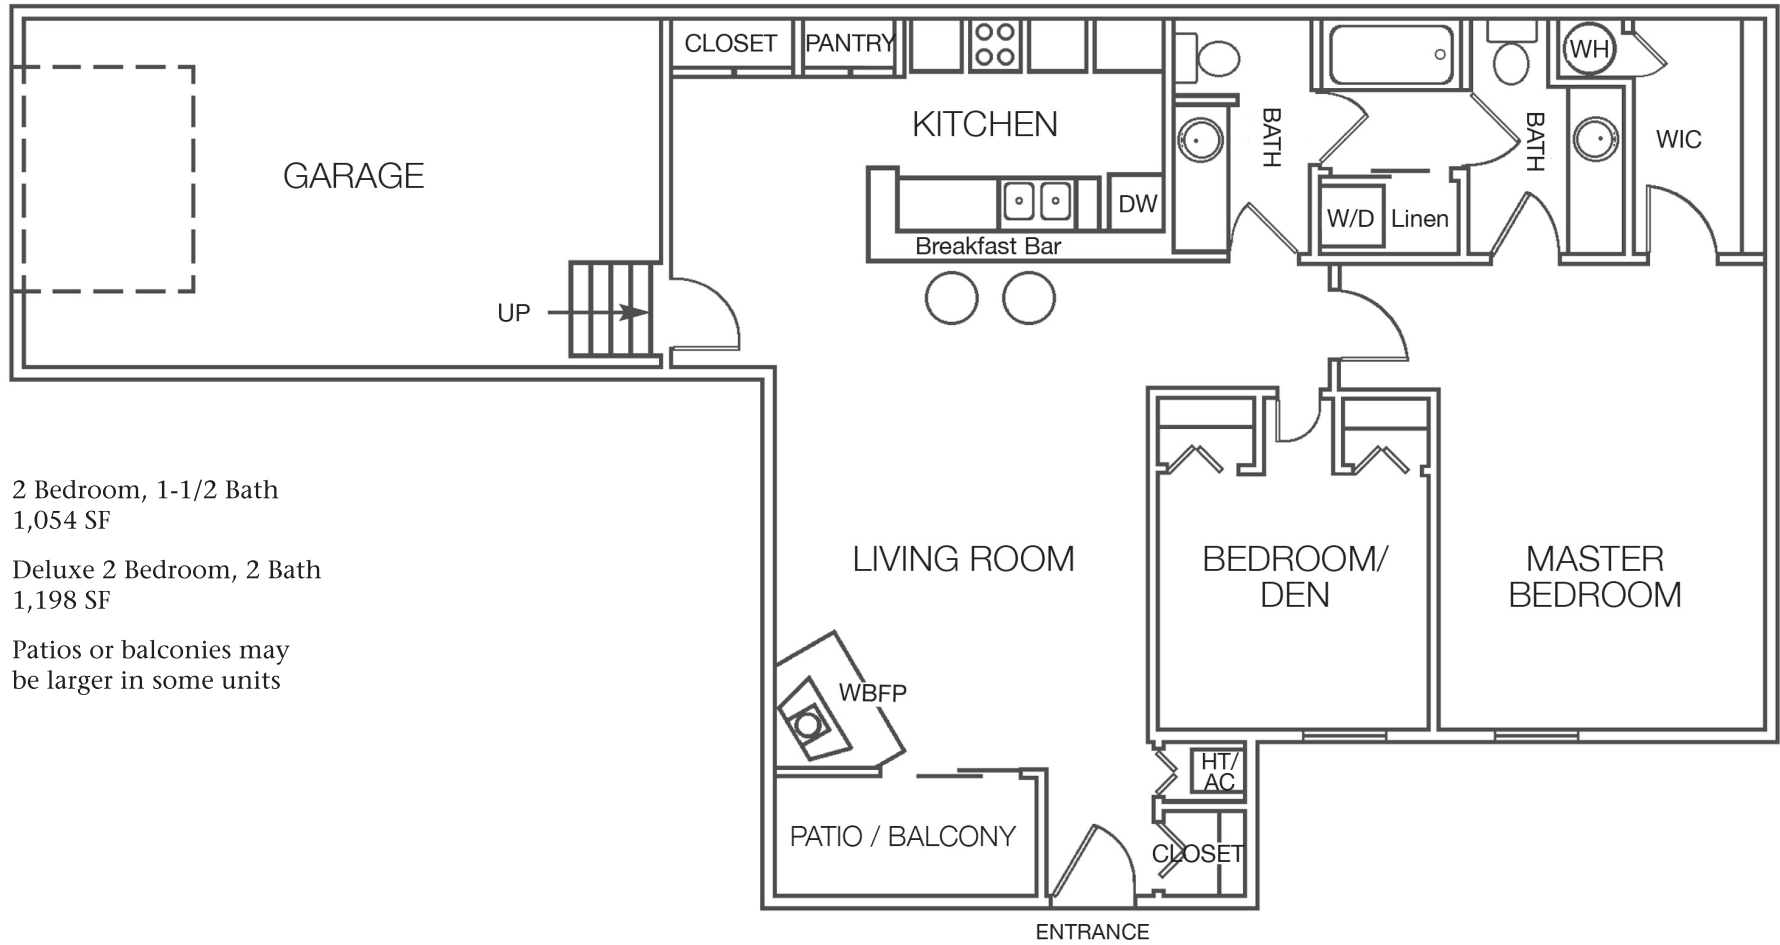

2 Bedroom Lower Floorplan
Attached Garage

2 Bedroom, 1-1/2 Bath
1,054 SF

Deluxe 2 Bedroom, 2 Bath
1,198 SF

Patios or balconies may
be larger in some units