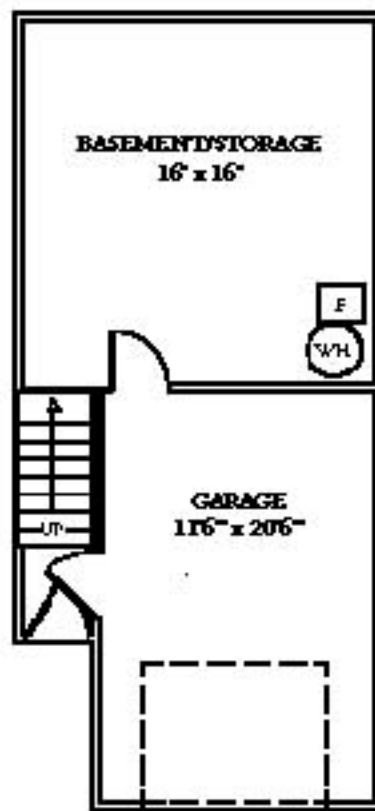

The Carlysle

Two Bedroom, Two and One Half Bath
Townhouse

CARRIAGE LEVEL

MAIN LEVEL

BEDROOM LEVEL

1,475 Square Feet

_____ Monthly Rent