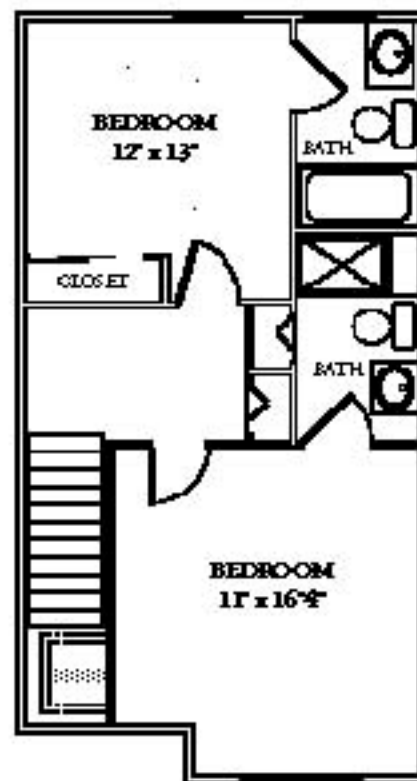

The Carlysle

Two Bedroom, Two and One Half Bath
Townhouse

CARRIAGE LEVEL

MAIN LEVEL

BEDROOM LEVEL

1,475 Square Feet

_____ Monthly Rent