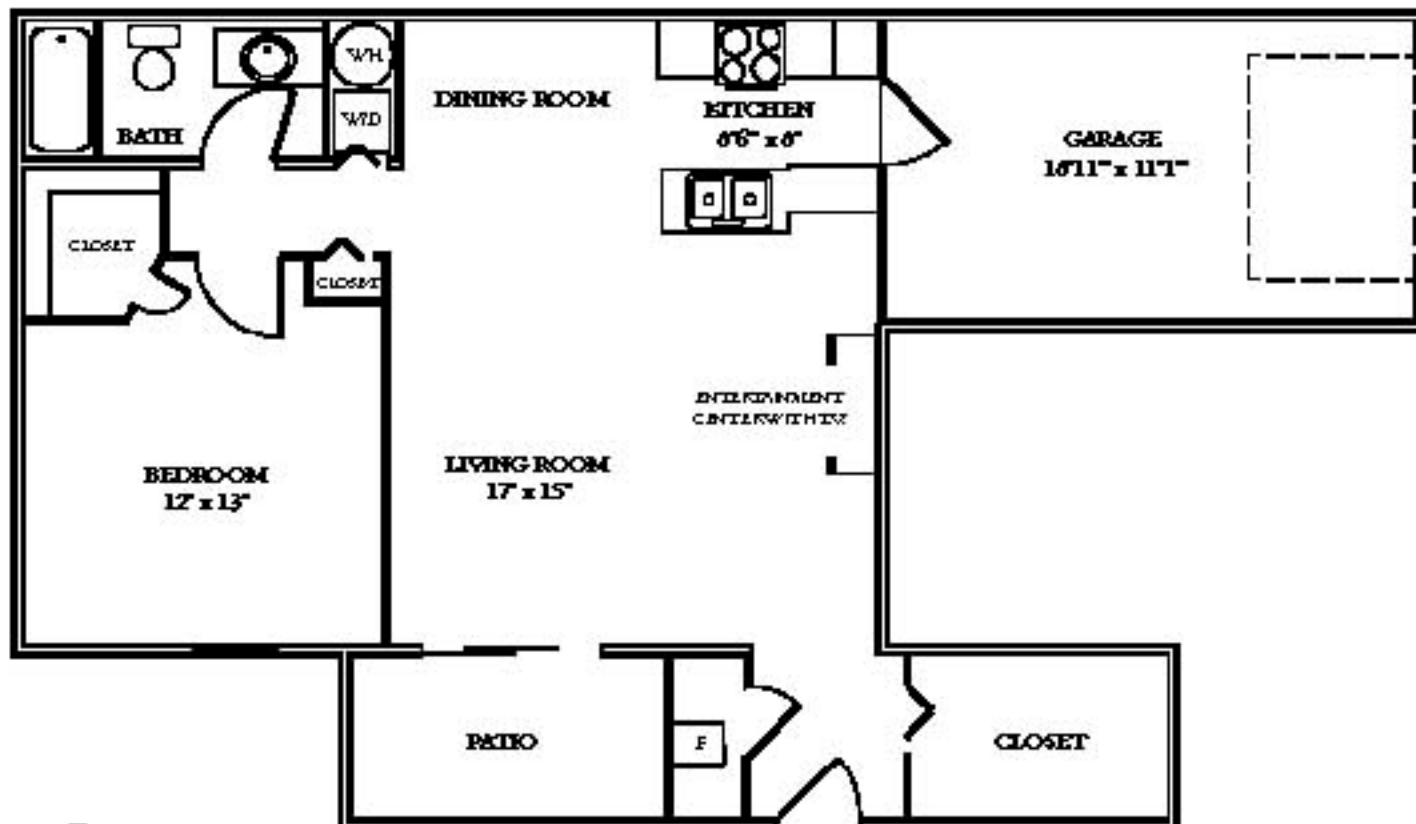

The Aspen

One Bedroom, One Bath

815 Square Feet

_____ Monthly Rent