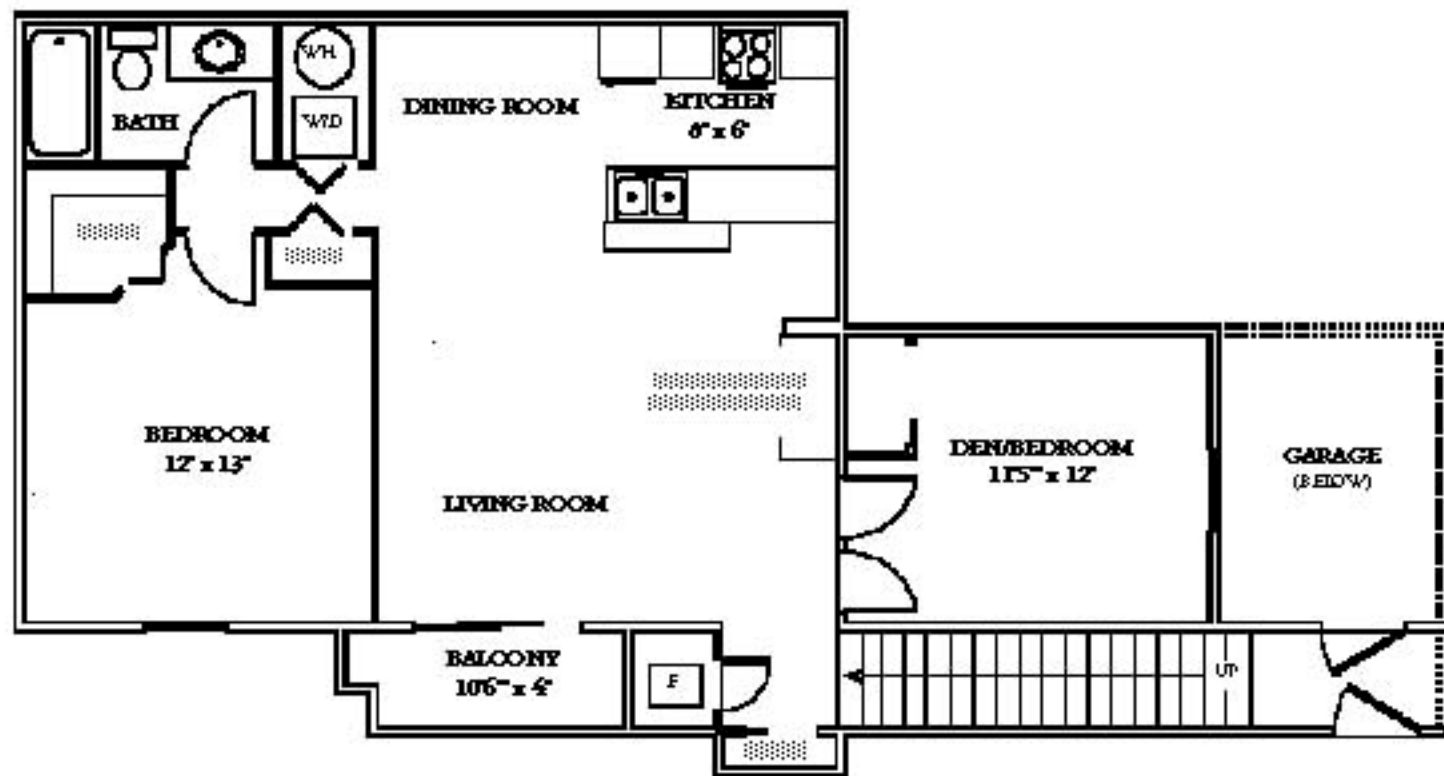

The Arlington

One Bedroom, One Bath
with Den

1,015 Square Feet

_____ Monthly Rent